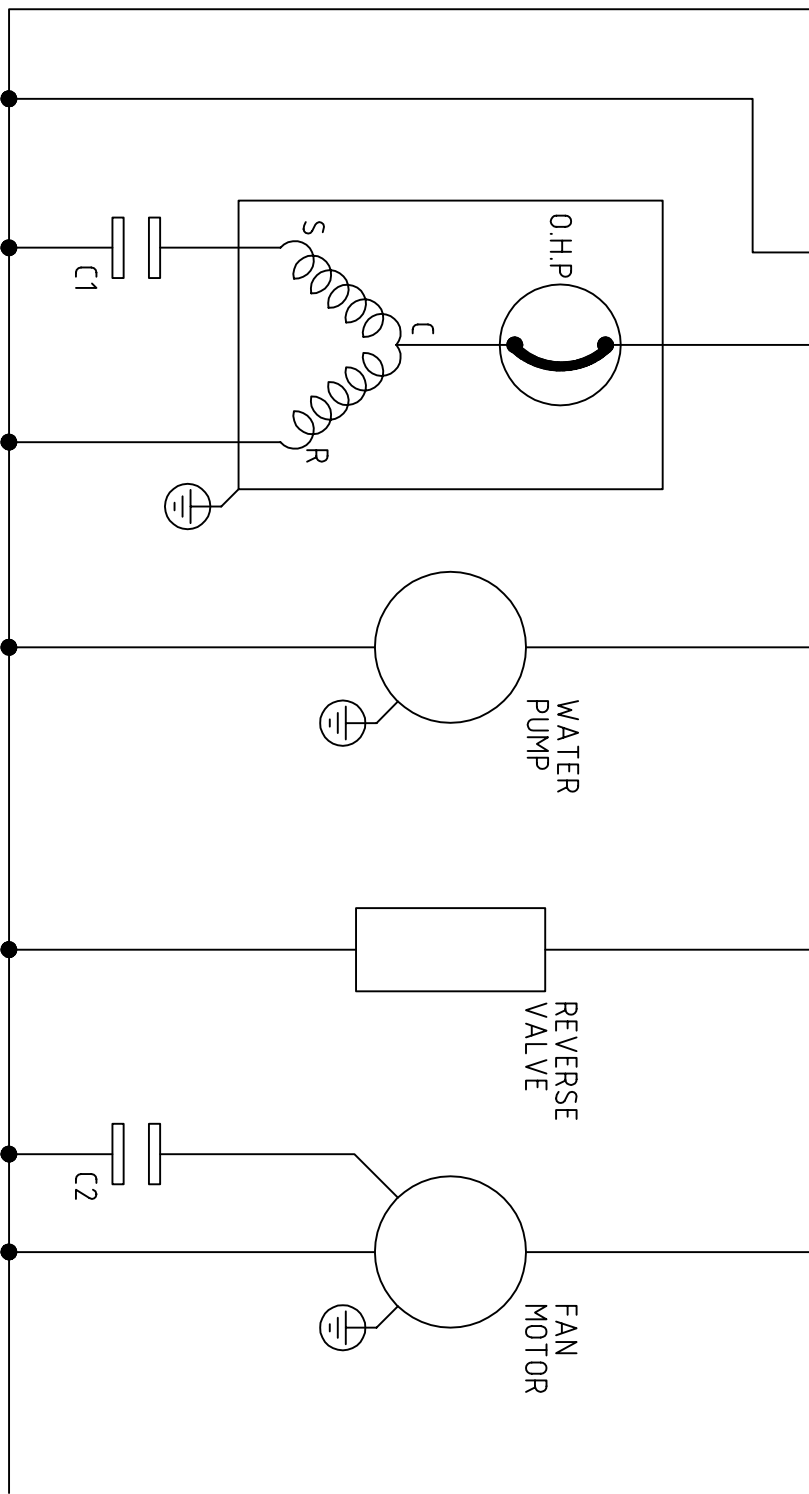

POWER CORD

115V
60Hz

ISSUE	DATE	AMENDMENTS
1	07/09/11	ORIGINAL
2	16/10/12	LAYOUT RE-DRAWN - WDA

1997
LTD
BISHOP AUCKLAND
Co. DURHAM
ENGLAND

TITLE
RM65 WIRING SCHEMATIC - US

3RD ANGLE PROJECTION
DO NOT SCALE
IF IN DOUBT ASK

DIMENSIONS IN m.m.
TOLERANCES UNLESS
OTHERWISE STATED

0.0
0.00
ANGULAR ± 0.5 DEGREE

MATERIAL
N/A

FINISH
N/A

DRAWN: W DAGLISH
CAD SCALE: N/A

DRG.NO.
5020314

SHEET
1 OF 1