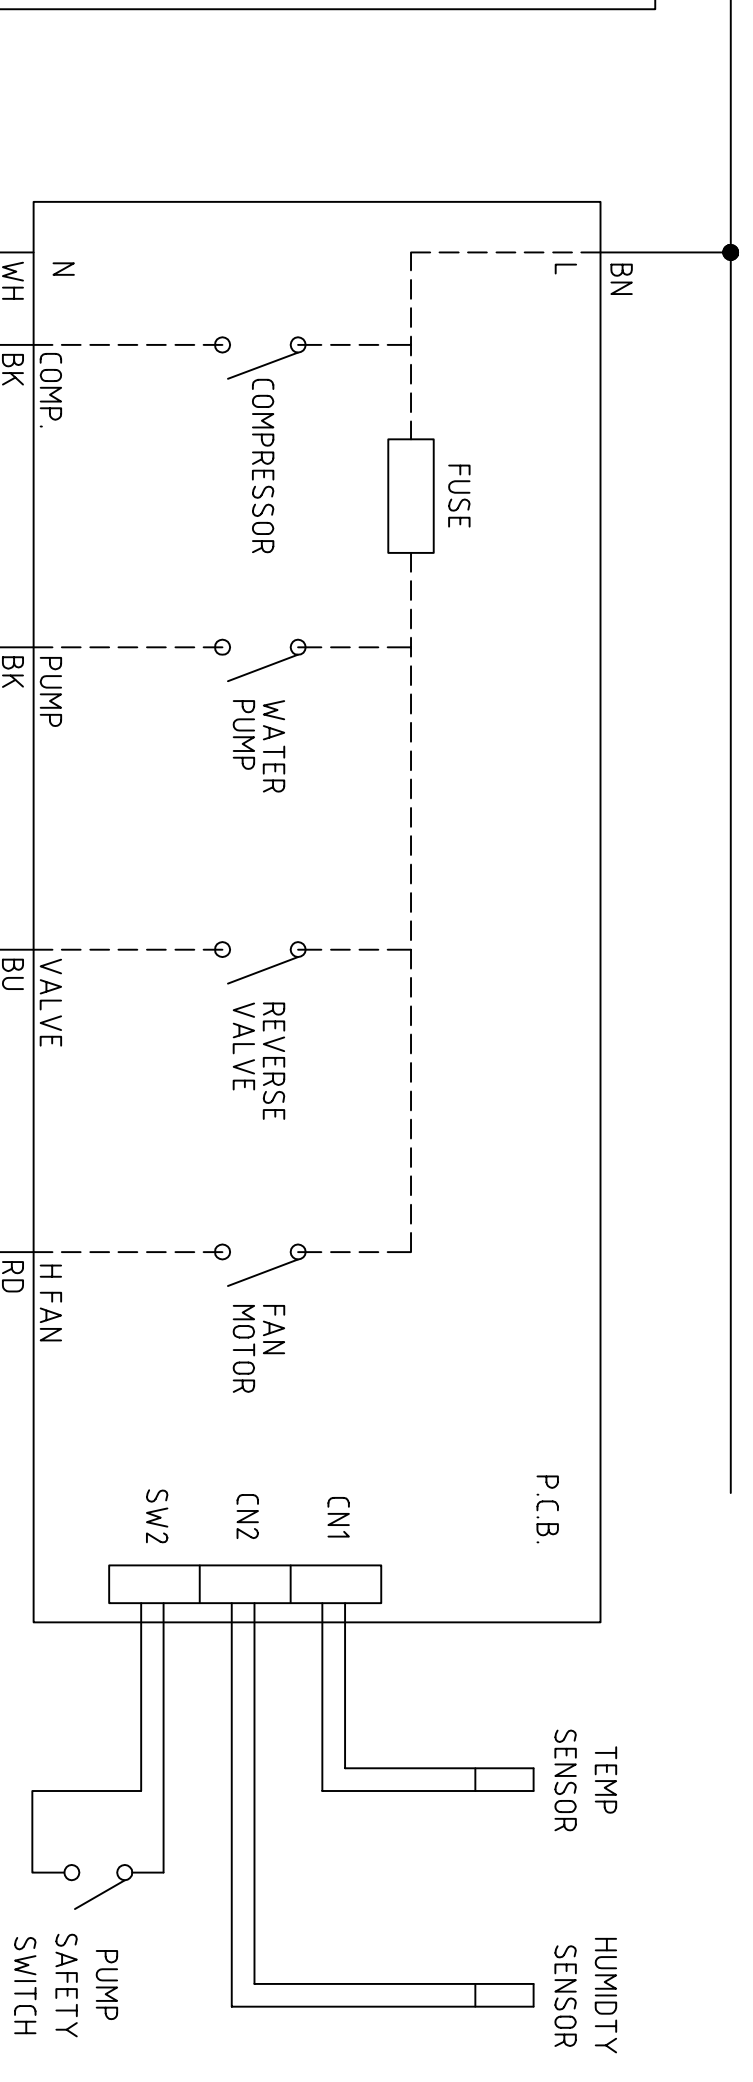

POWER CORD

115V
60Hz

ISSUE	DATE	AMENDMENTS
1	07/09/11	ORIGINAL
2	16/10/12	LAYOUT RE-DRAWN - WDA

1997
LTD
BISHOP AUCKLAND
Co. DURHAM
ENGLAND

TITLE
RM65 WIRING SCHEMATIC - US

3RD ANGLE PROJECTION
DO NOT SCALE
IF IN DOUBT ASK

DIMENSIONS IN m.m.
TOLERANCES UNLESS
OTHERWISE STATED

0.0
0.00
ANGULAR ± 0.5 DEGREE

MATERIAL
N/A

FINISH
N/A

DRAWN: W DAGLISH
CAD SCALE: N/A

DRG.NO.
5020314

SHEET
1 OF 1