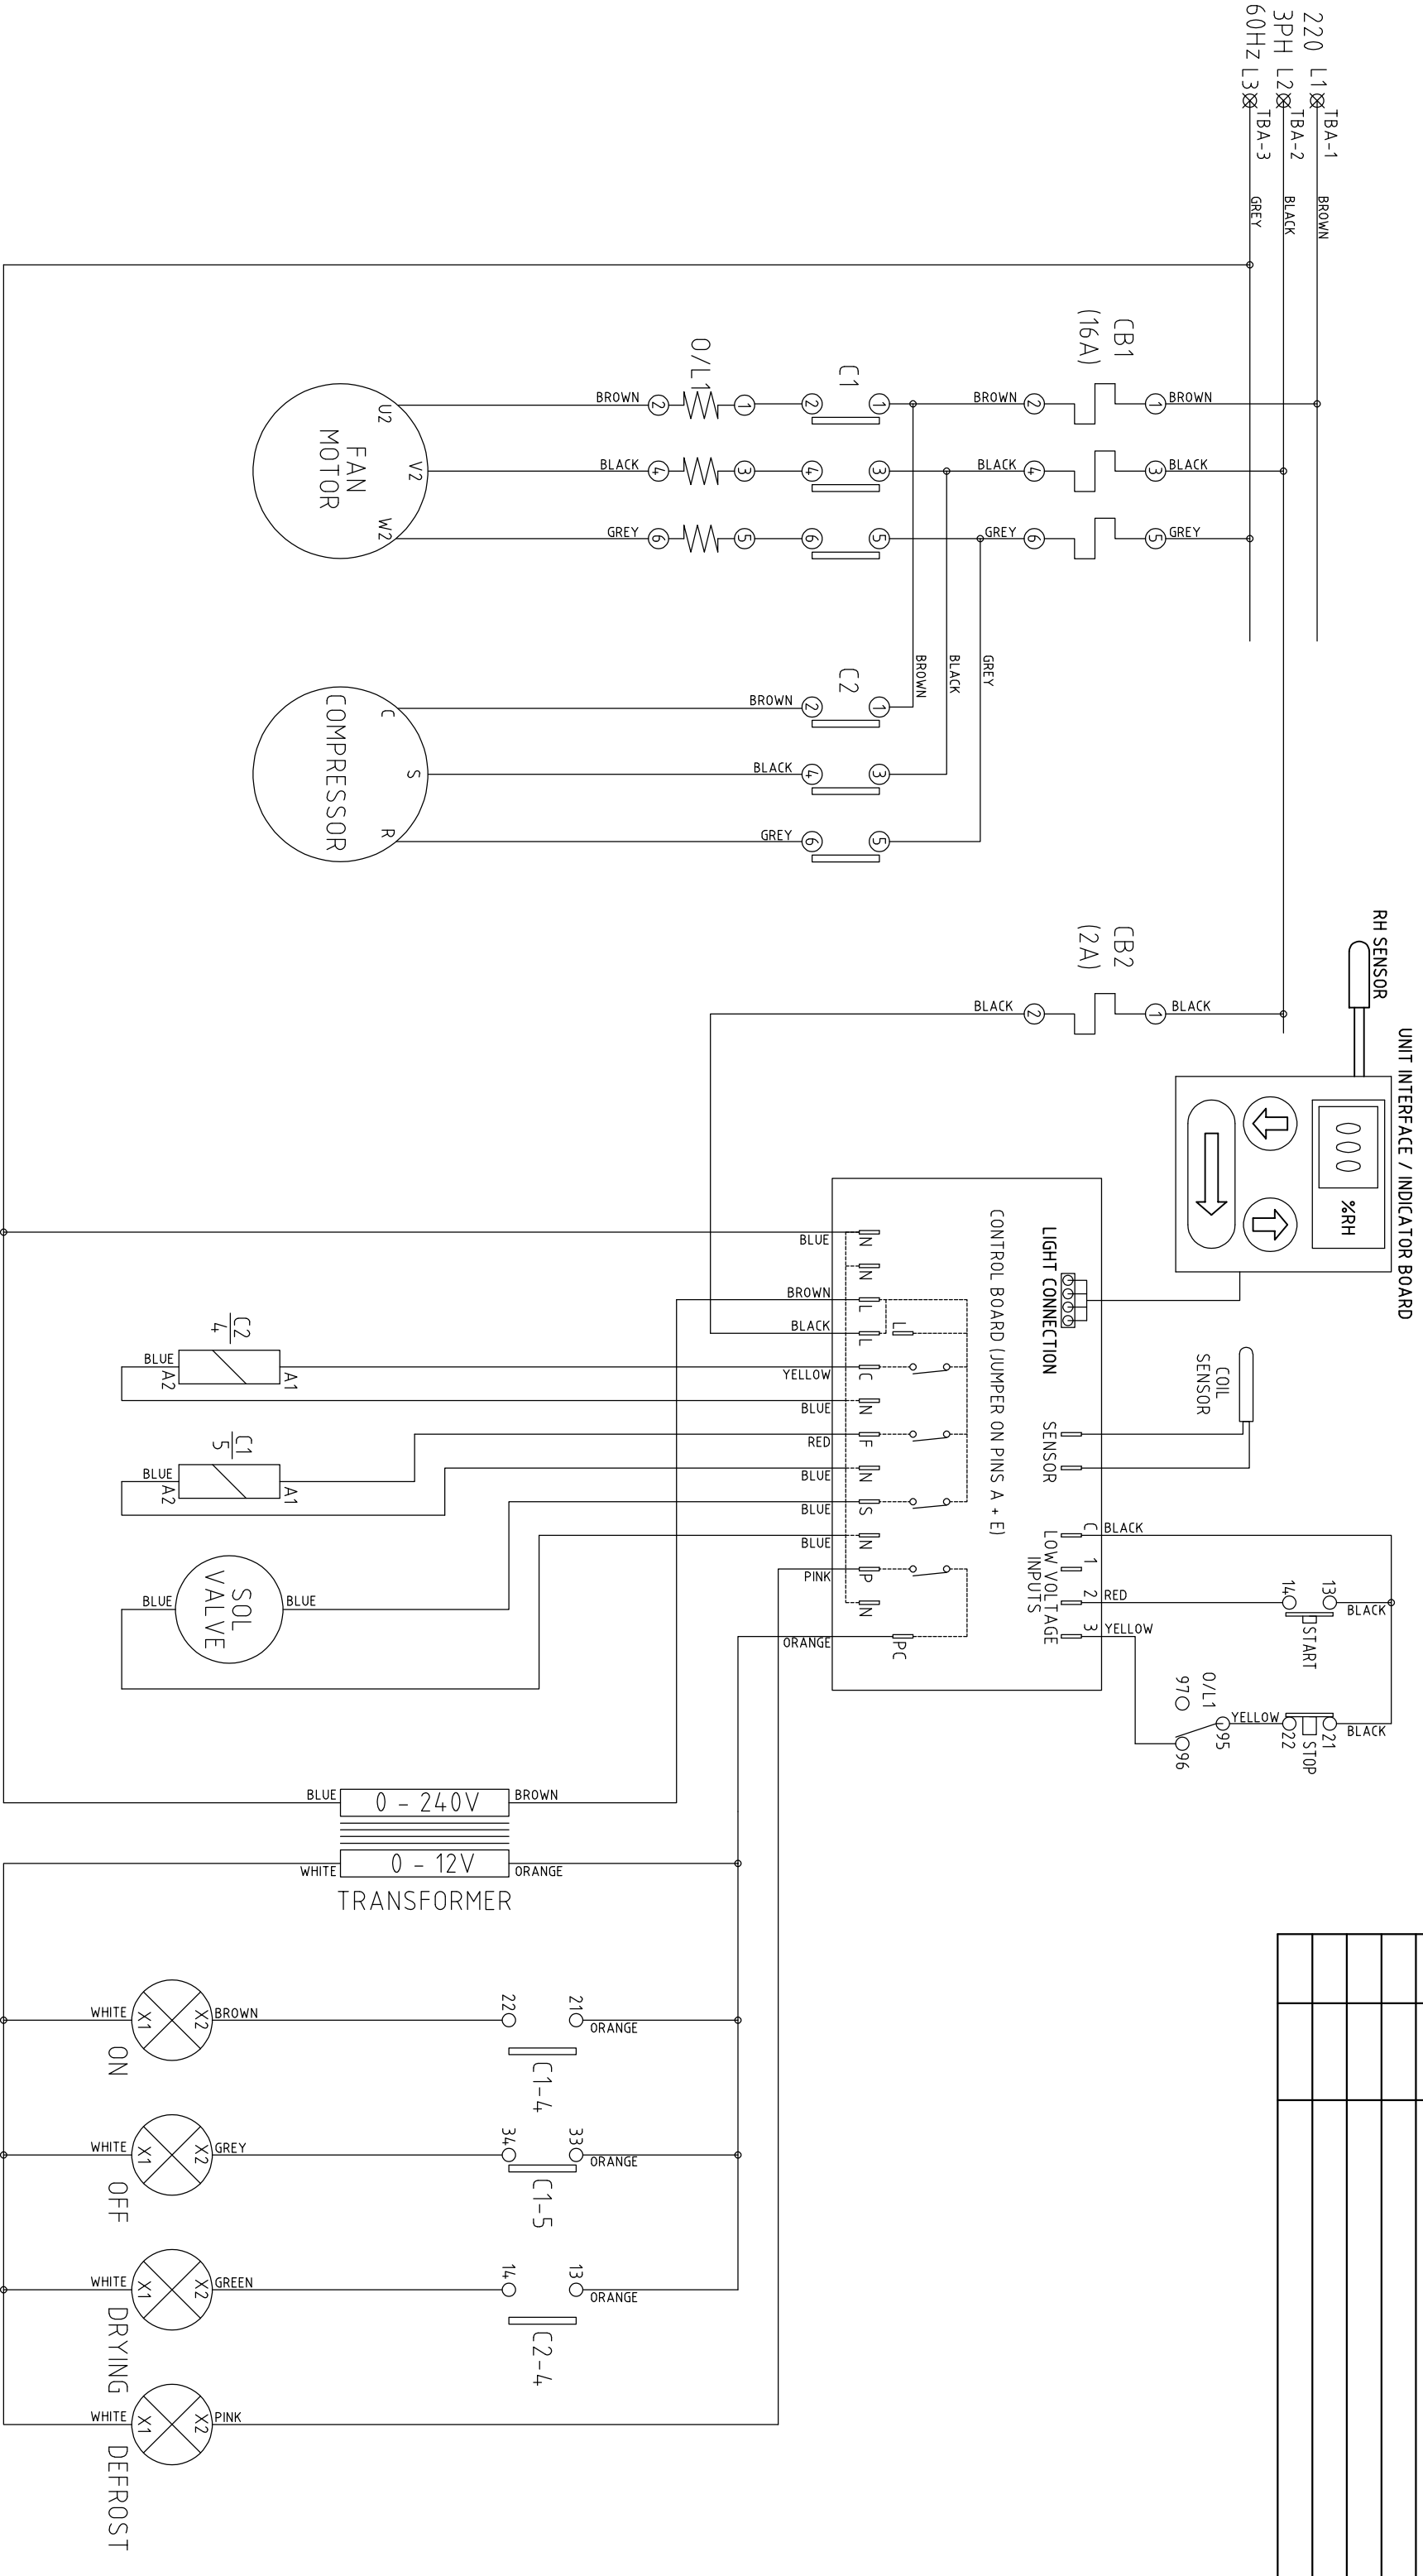

220 L1 TBA-1 BROWN
 3PH L2 TBA-2 BLACK
 60Hz L3 TBA-3 GREY

ISSUE	DATE	AMENDMENTS
1	02/02/22	ORIGINAL

1993
EBC
 LIMITED
 BISHOP AUCKLAND
 ENGLAND

TITLE
 CD425 - 220V / 3Ph / 60Hz

3RD ANGLE PROJECTION
 DO NOT SCALE
 IF IN DOUBT ASK

DIMENSIONS IN m.m.
 TOLERANCES UNLESS
 OTHERWISE STATED

0 ± 1
 0.0 ± 0.25
 0.00 ± 0.05
 ANGULAR ± 0.5 DEGREE

MATERIAL
 N/A

FINISH
 N/A

DRAWN: W DAGLISH
 CAD SCALE: N/A

DRG.NO. 5020535

SHEET 1 OF 1