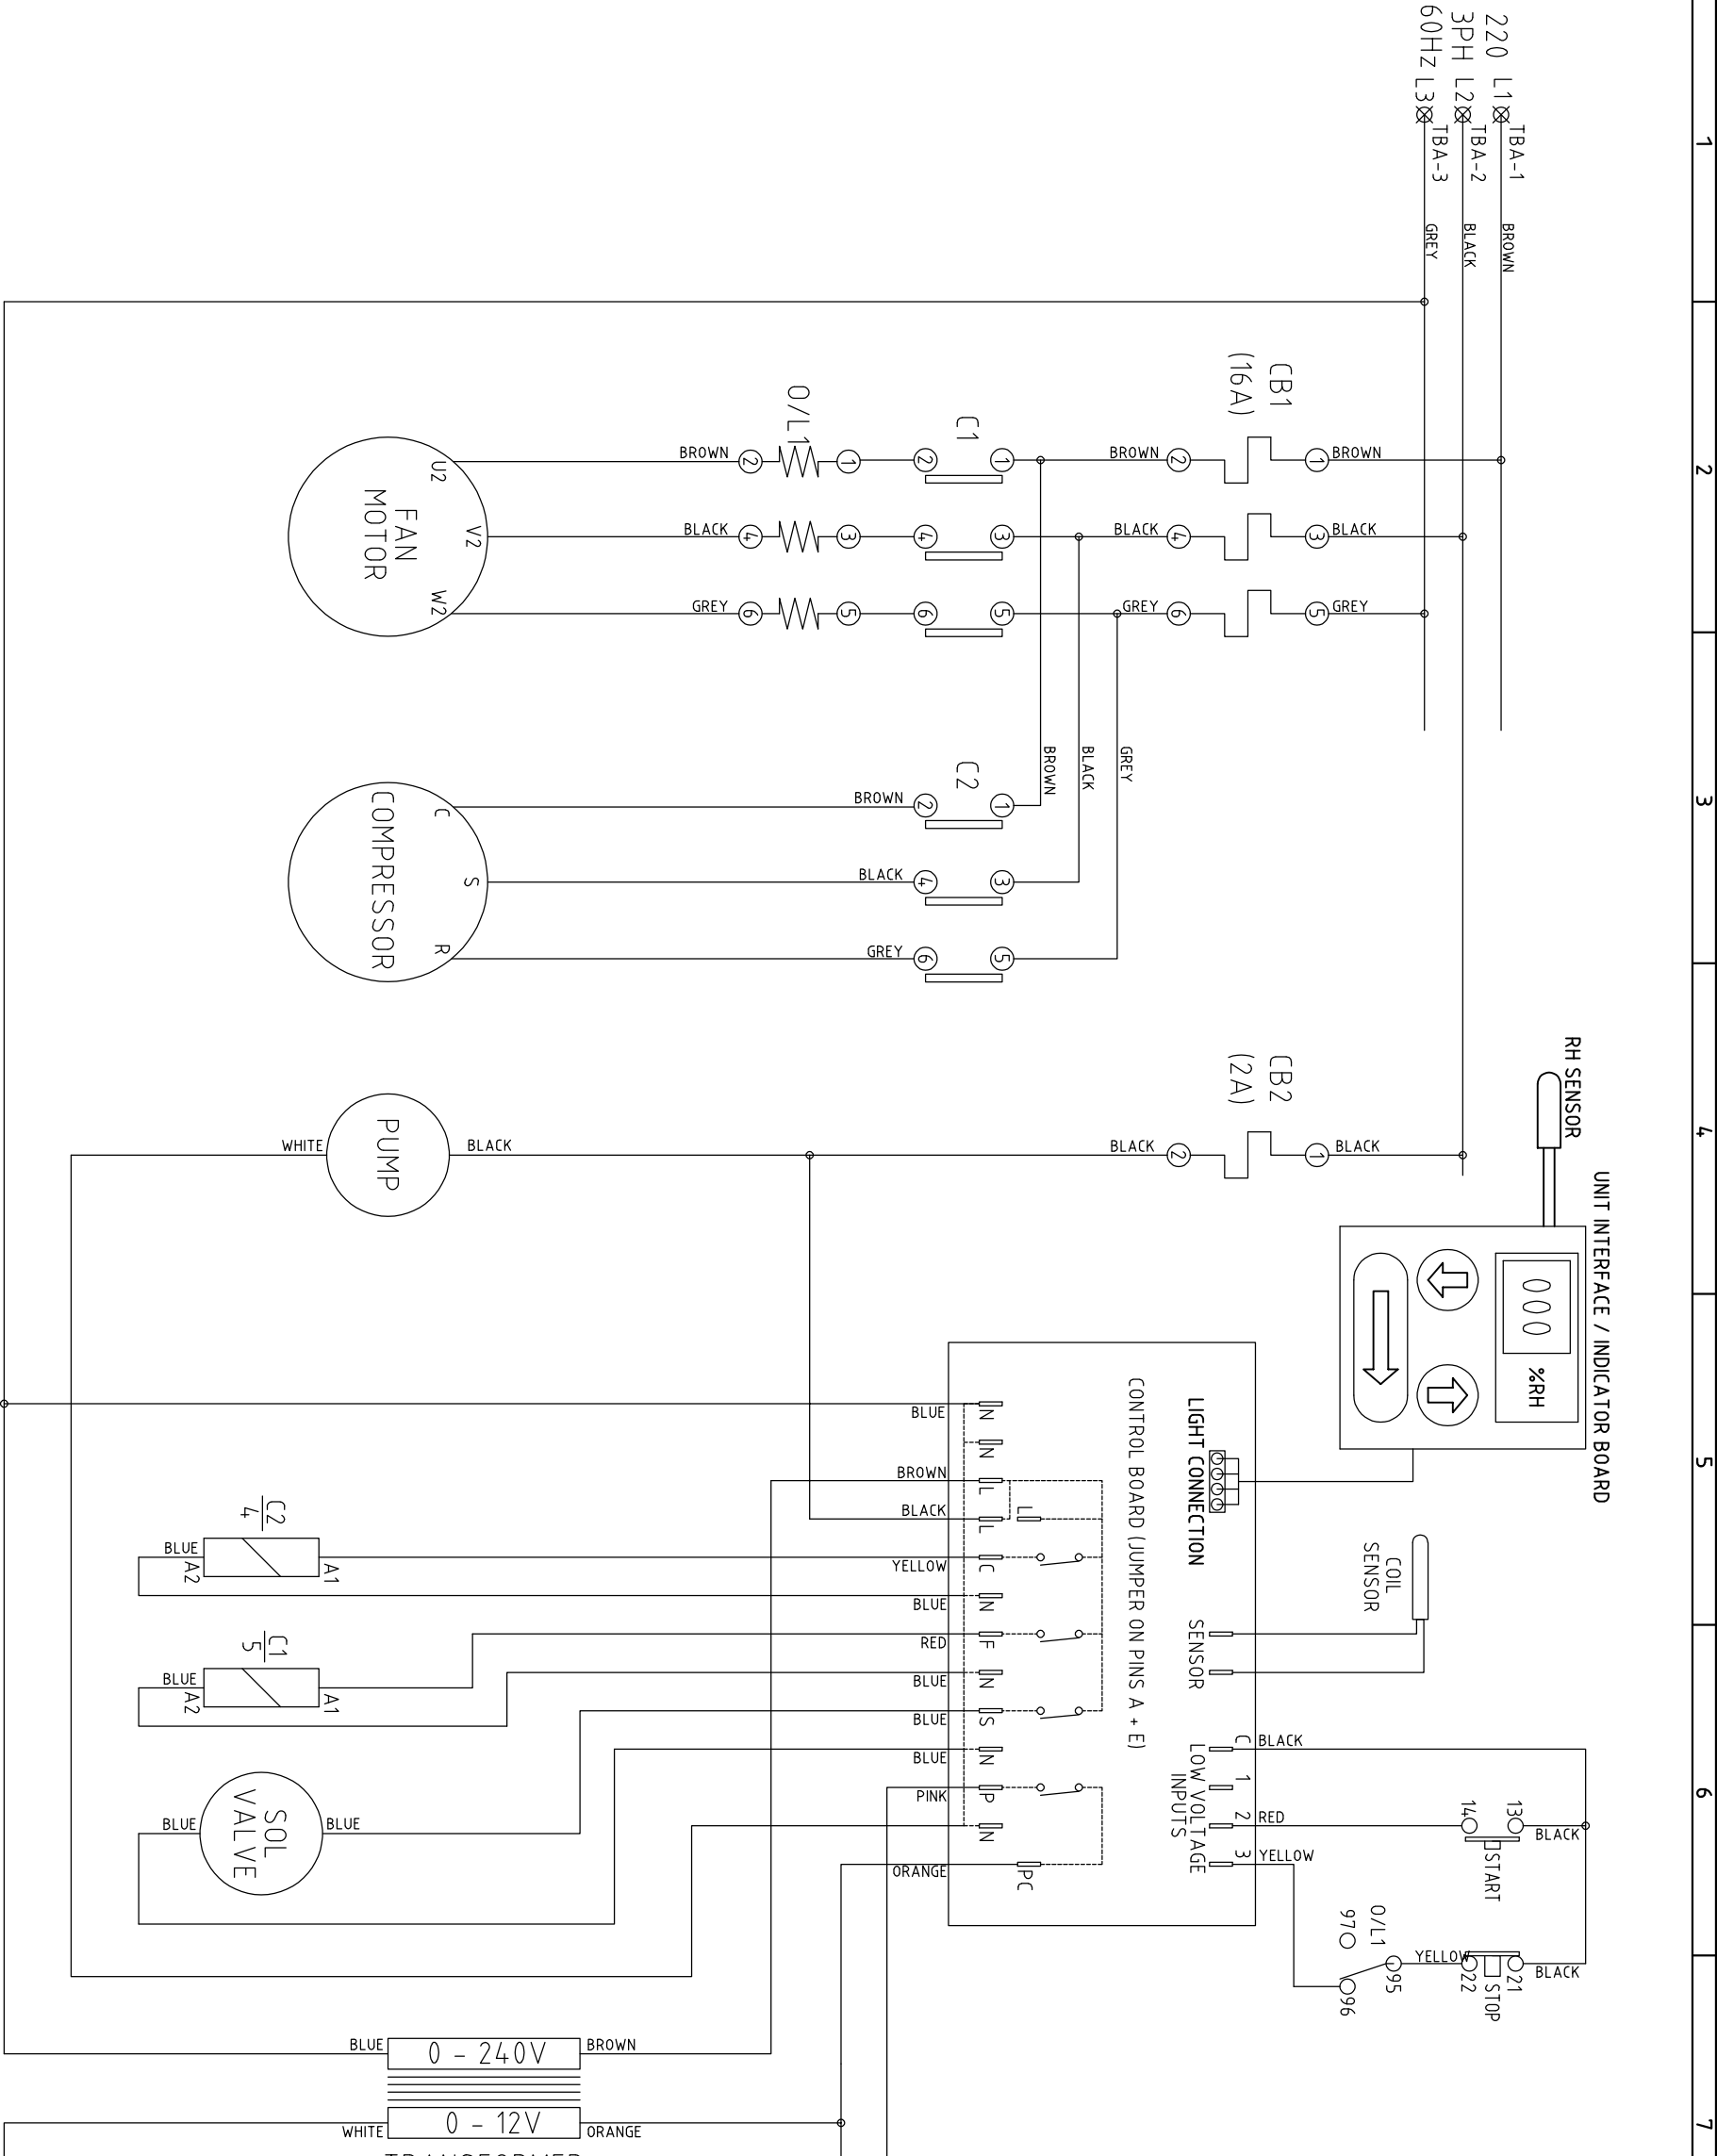

ISSUE	DATE	AMENDMENTS
1	02/02/22	ORIGINAL

1993  
LIMITED  
BISHOP AUCKLAND  
ENGLAND

**TITLE**  
CD425 - 220V / 3Ph / 60Hz - WITH PUMP

<p><b>3RD ANGLE PROJECTION</b></p> <p>DO NOT SCALE IF IN DOUBT ASK</p>	<p><b>DIMENSIONS IN m.m.</b> TOLERANCES UNLESS OTHERWISE STATED</p> <p>0 ± 1 0.0 ± 0.25 0.00 ± 0.05 ANGULAR ± 0.5 DEGREE</p>
	<p><b>MATERIAL</b> N/A</p> <p><b>FINISH</b> N/A</p>

**DRAWN:** W DAGLISH

**CAD SCALE:** N/A

**DRG.NO.** 5020536

**SHEET** 1 OF 1