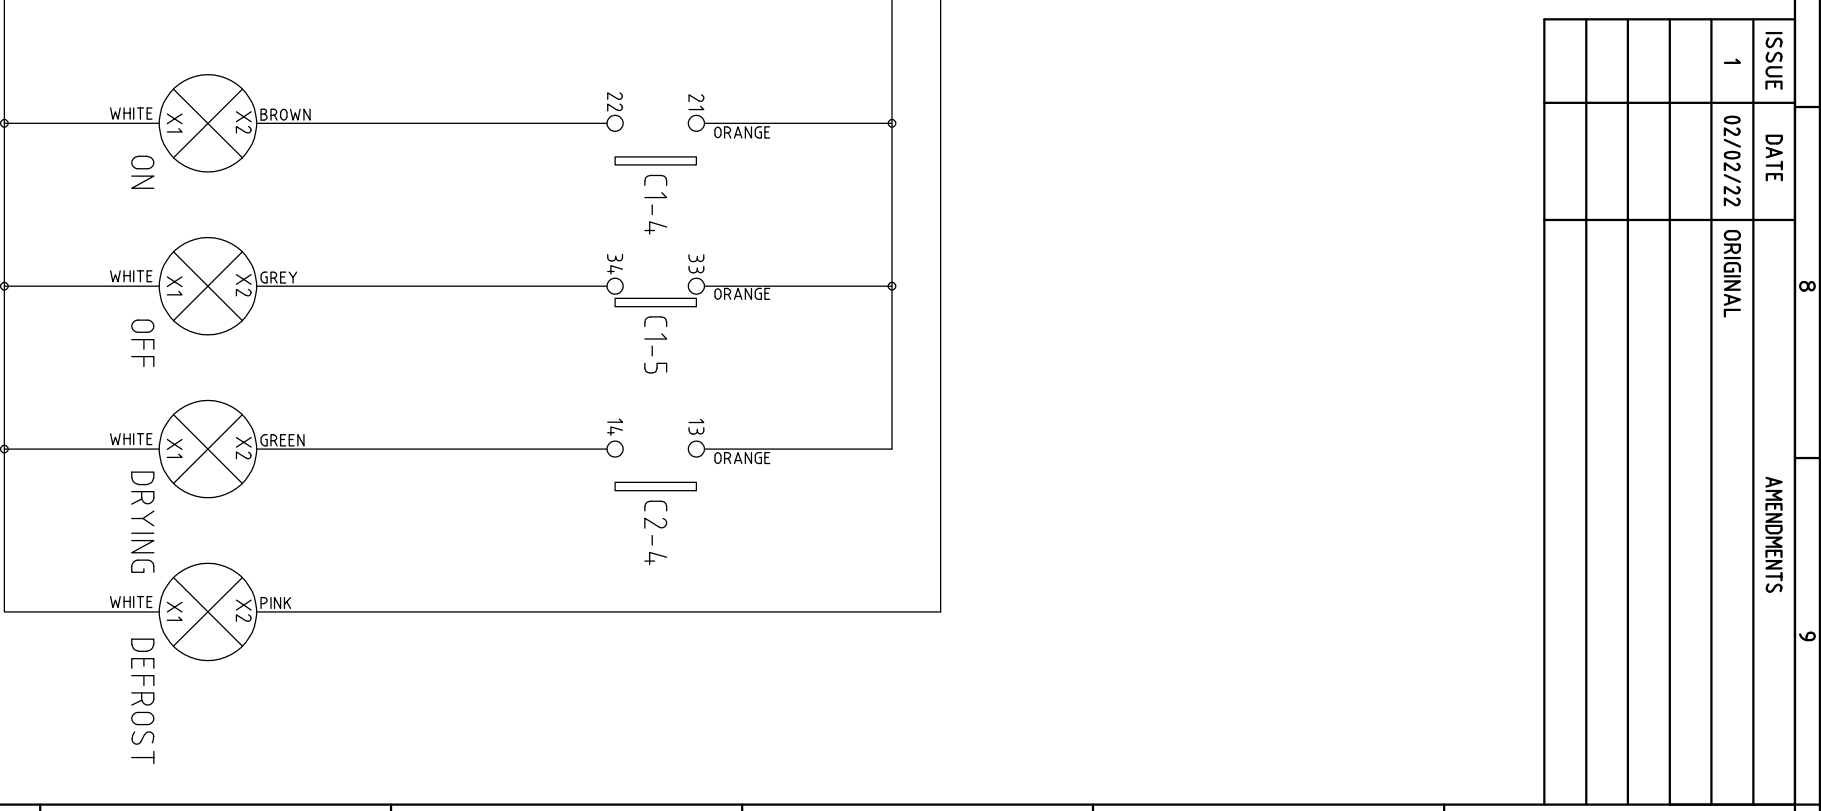

ISSUE	DATE	AMENDMENTS
1	02/02/22	ORIGINAL

1993  
LIMITED  
BISHOP AUCKLAND  
ENGLAND

**TITLE**  
CD425 - 220V / 3Ph / 60Hz - WITH PUMP

<p><b>3RD ANGLE PROJECTION</b></p> <p>DO NOT SCALE IF IN DOUBT ASK</p>	<p><b>DIMENSIONS IN m.m.</b> TOLERANCES UNLESS OTHERWISE STATED</p> <p>0 ± 1 0.0 ± 0.25 0.00 ± 0.05 ANGULAR ± 0.5 DEGREE</p>
	<p><b>MATERIAL</b> N/A</p> <p><b>FINISH</b> N/A</p>

**DRAWN:** W DAGLISH

**CAD SCALE:** N/A

**DRG.NO.** 5020536

**SHEET** 1 OF 1