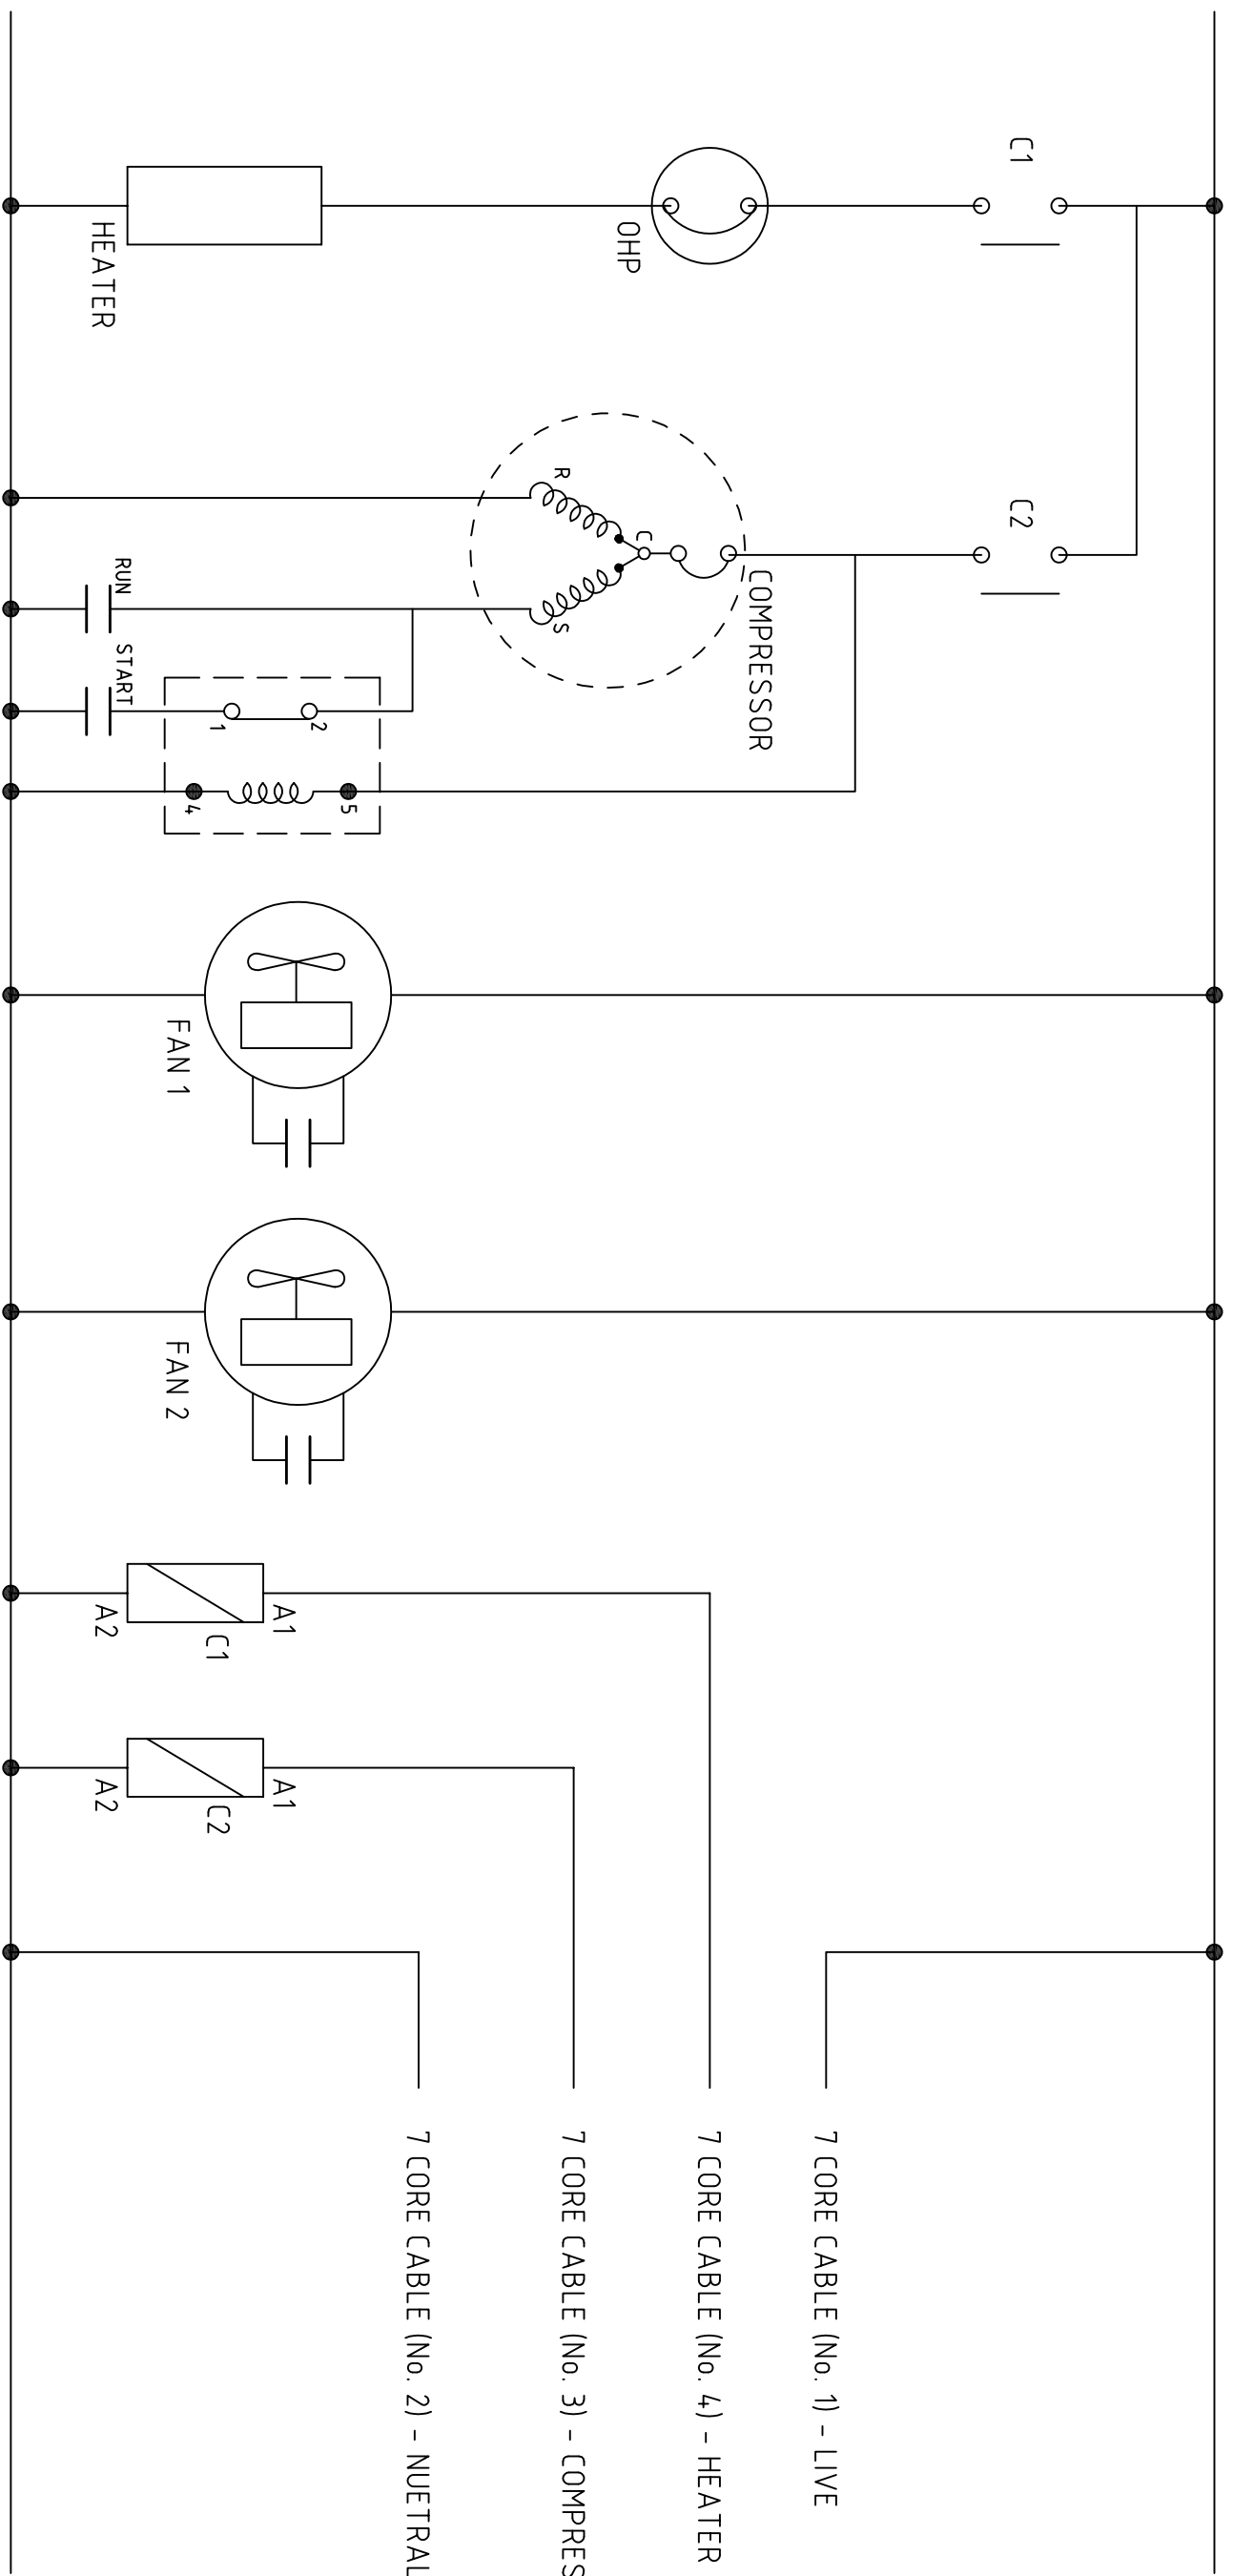

ISSUE	DATE	AMENDMENTS
1	13/10/21	ORIGINAL
2	12/10/22	UNIT VOLTAGE CORRECTED - WDA

FEBOQC 1993
 LIMITED BISHOP AUCKLAND ENGLAND

3RD ANGLE PROJECTION
 DO NOT SCALE
 IF IN DOUBT ASK

DIMENSIONS IN m.m.
 TOLERANCES UNLESS OTHERWISE STATED

0	± 1
0.0	± 0.25
0.00	± 0.05
ANGULAR ±	0.5 DEGREE

TITLE	FD100 - 220V / 60Hz - SCHEMATIC	
MATERIAL	N/A	
FINISH	N/A	
DRAWN: W DAGLISH	DRG.NO.	5020533
CAD SCALE: N/A	SHEET	1 OF 1